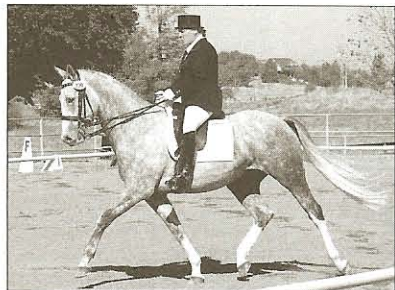

HILDA GURNEY / LUMINENCE

TRACEY LERT / LUMINARY